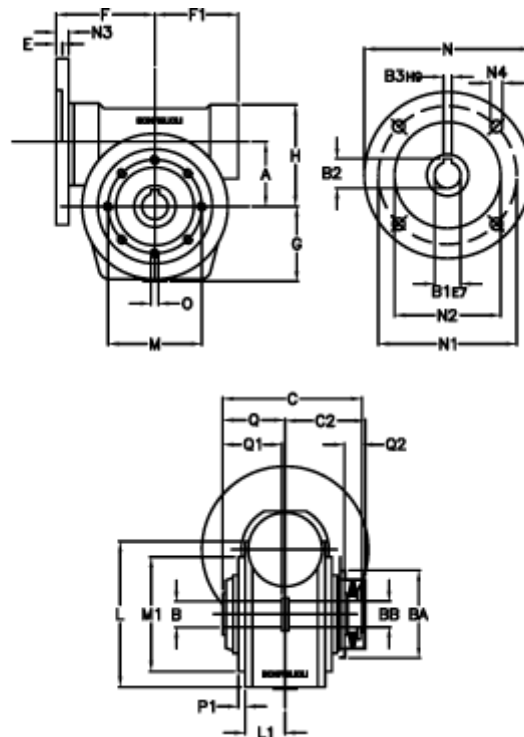

Article number: 390204907072216

Description: Worm Gear with Torque Limiter
VF 49-L1-P-70 P63B5

Measures

a = 49.50	C2 = 63,5	L1 = 36.8	O = M6x8
B = 25	Description = VF 49P-xx-63B5	m = 94	P1 = 2.5
B1 E7 = 11	E = 3.0	M1 = 68	Q = 51.0
B2 = 12.8	F = 70	N = 140	Q1 = 41
B3 H9 = 4	F1 = 63	N1 = 115	Q2 = 15
BA = 63	g = 56	N2 = 95	
BB H7 = 14	H = 80.0	N3 = 10.5	
C = 105	L = 107.5	N4 = 9,5	